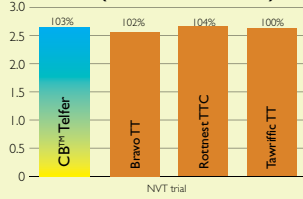

# CB™ Telfer<sup>®</sup>

*High oil, low rainfall variety*

- ✓ Very early-season TTOP<sup>®</sup> (triazine tolerant open pollinated) variety
- ✓ Targeted for low rainfall (250mm-400mm)
- ✓ Earliest flowering canola on the market
- ✓ Market leading oil in low rainfall
- ✓ CAA provisional blackleg rating MS\*

\*Unpublished data, Canola Association of Australia 2009

**Variety suitability:** Rainfall zone

		Low	Medium	High
<b>Season Break</b>	Early	Telfer		
	Mid	Telfer	Telfer	
	Late	Telfer	Telfer	Telfer

**Oil content:** HIGH

**Protein:** MEDIUM

CB™ Telfer<sup>®</sup>

CB™ Telfer<sup>®</sup>

**Marchagee WA 2008**  
Yield (t/ha ~ % Site mean)

**Hyden WA 2008**  
Yield (t/ha ~ % Site mean)

**Nyabing WA 2008**  
Yield (t/ha ~ % Site mean)