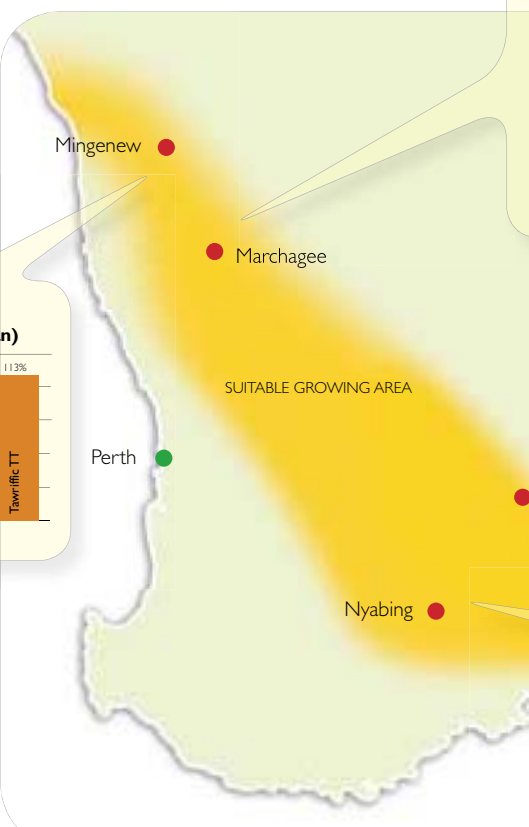

# CB™ Telfer<sup>®</sup>

*High oil, low rainfall variety*

- ✓ Very early-season TTOP<sup>®</sup> (triazine tolerant open pollinated) variety
- ✓ Targeted for low rainfall (250mm-400mm)
- ✓ Earliest flowering canola on the market
- ✓ Market leading oil in low rainfall
- ✓ CAA provisional blackleg rating MS\*

\*Unpublished data, Canola Association of Australia 2009

**Variety suitability:** Rainfall zone

		Low	Medium	High
<b>Season Break</b>	Early	Telfer		
	Mid	Telfer	Telfer	
	Late	Telfer	Telfer	Telfer

**Oil content:** HIGH

**Protein:** MEDIUM

CB™ Telfer<sup>®</sup>

CB™ Telfer<sup>®</sup>

**Marchagee WA 2008**  
Yield (t/ha ~ % Site mean)

**Hyden WA 2008**  
Yield (t/ha ~ % Site mean)

**Nyabing WA 2008**  
Yield (t/ha ~ % Site mean)