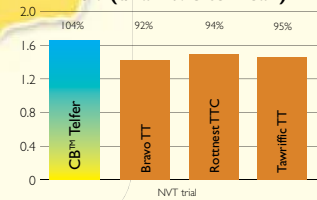

# CB™ Telfer<sup>®</sup>

*High oil, low rainfall variety*

- ✓ Very early-season TTOP<sup>®</sup> (triazine tolerant open pollinated) variety
- ✓ Targeted for low rainfall (250mm-400mm)
- ✓ Earliest flowering canola on the market
- ✓ Market leading oil in low rainfall
- ✓ CAA provisional blackleg rating MS\*

\*Unpublished data, Canola Association of Australia 2009

**Variety suitability:** Rainfall zone

		Low	Medium	High
<b>Season Break</b>	Early	Telfer		
	Mid	Telfer	Telfer	
	Late	Telfer	Telfer	Telfer

**Oil content:** HIGH

**Protein:** MEDIUM

CB™ Telfer<sup>®</sup>

CB™ Telfer<sup>®</sup>

**Marchagee WA 2008**  
Yield (t/ha ~ % Site mean)

**Hyden WA 2008**  
Yield (t/ha ~ % Site mean)

**Nyabing WA 2008**  
Yield (t/ha ~ % Site mean)

**Mingenew WA 2008**  
Yield (t/ha ~ % Site mean)