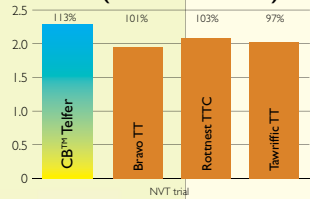

# CB™ Telfer<sup>®</sup>

*High oil, low rainfall variety*

- ✓ Very early-season TTOP<sup>®</sup> (triazine tolerant open pollinated) variety
- ✓ Targeted for low rainfall (250mm-400mm)
- ✓ Earliest flowering canola on the market
- ✓ Market leading oil in low rainfall
- ✓ CAA provisional blackleg rating MS\*

\*Unpublished data, Canola Association of Australia 2009

**Variety suitability:** Rainfall zone

		Low	Medium	High
<b>Season Break</b>	Early	Telfer		
	Mid	Telfer	Telfer	
	Late	Telfer	Telfer	Telfer

**Oil content:** HIGH

**Protein:** MEDIUM

CB™ Telfer<sup>®</sup>

CB™ Telfer<sup>®</sup>

**Marchagee WA 2008**  
Yield (t/ha ~ % Site mean)

**Hyden WA 2008**  
Yield (t/ha ~ % Site mean)

**Nyabing WA 2008**  
Yield (t/ha ~ % Site mean)

**Mingenew WA 2008**  
Yield (t/ha ~ % Site mean)