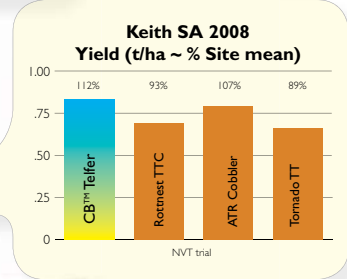

NEW

CB™ Telfer[®]

High oil, low rainfall variety

- ✓ Very early-season TTOP[®] (triazine tolerant open pollinated) variety
- ✓ Targeted for low rainfall (250mm-400mm)
- ✓ Earliest flowering canola on the market
- ✓ Market leading oil in low rainfall
- ✓ CAA provisional blackleg rating MS*

*Unpublished data, Canola Association of Australia 2009

Variety suitability: Rainfall zone

		Low	Medium	High
Season Break	Early	Telfer		
	Mid	Telfer	Telfer	
	Late	Telfer	Telfer	Telfer

Oil content: HIGH

Protein: MEDIUM