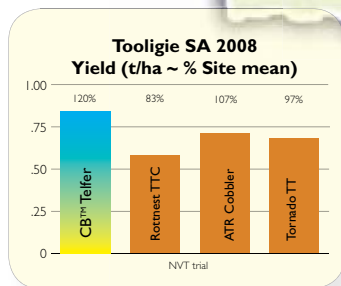

NEW

CB™ Telfer[®]

High oil, low rainfall variety

- ✓ Very early-season TTOP[®] (triazine tolerant open pollinated) variety
- ✓ Targeted for low rainfall (250mm-400mm)
- ✓ Earliest flowering canola on the market
- ✓ Market leading oil in low rainfall
- ✓ CAA provisional blackleg rating MS*

*Unpublished data, Canola Association of Australia 2009

Variety suitability: Rainfall zone

		Low	Medium	High
Season Break	Early	Telfer		
	Mid	Telfer	Telfer	
	Late	Telfer	Telfer	Telfer

Oil content: HIGH

Protein: MEDIUM