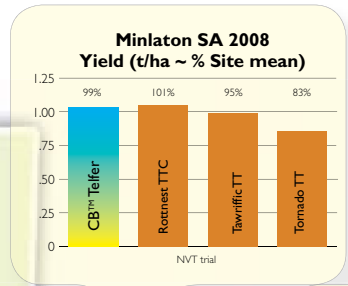

NEW

CB™ Telfer[®]

High oil, low rainfall variety

- ✓ Very early-season TTOP[®] (triazine tolerant open pollinated) variety
- ✓ Targeted for low rainfall (250mm-400mm)
- ✓ Earliest flowering canola on the market
- ✓ Market leading oil in low rainfall
- ✓ CAA provisional blackleg rating MS*

*Unpublished data, Canola Association of Australia 2009

Variety suitability: Rainfall zone

		Low	Medium	High
Season Break	Early	Telfer		
	Mid	Telfer	Telfer	
	Late	Telfer	Telfer	Telfer

Oil content: HIGH

Protein: MEDIUM