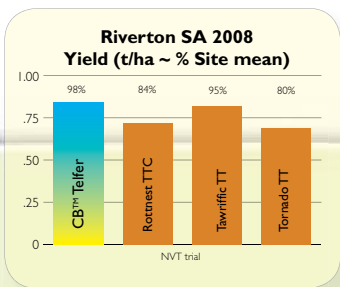

NEW

CB™ Telfer[®]

High oil, low rainfall variety

- ✓ Very early-season TTOP[®] (triazine tolerant open pollinated) variety
- ✓ Targeted for low rainfall (250mm-400mm)
- ✓ Earliest flowering canola on the market
- ✓ Market leading oil in low rainfall
- ✓ CAA provisional blackleg rating MS*

*Unpublished data, Canola Association of Australia 2009

Variety suitability: Rainfall zone

		Low	Medium	High
Season Break	Early	Telfer		
	Mid	Telfer	Telfer	
	Late	Telfer	Telfer	Telfer

Oil content: HIGH

Protein: MEDIUM