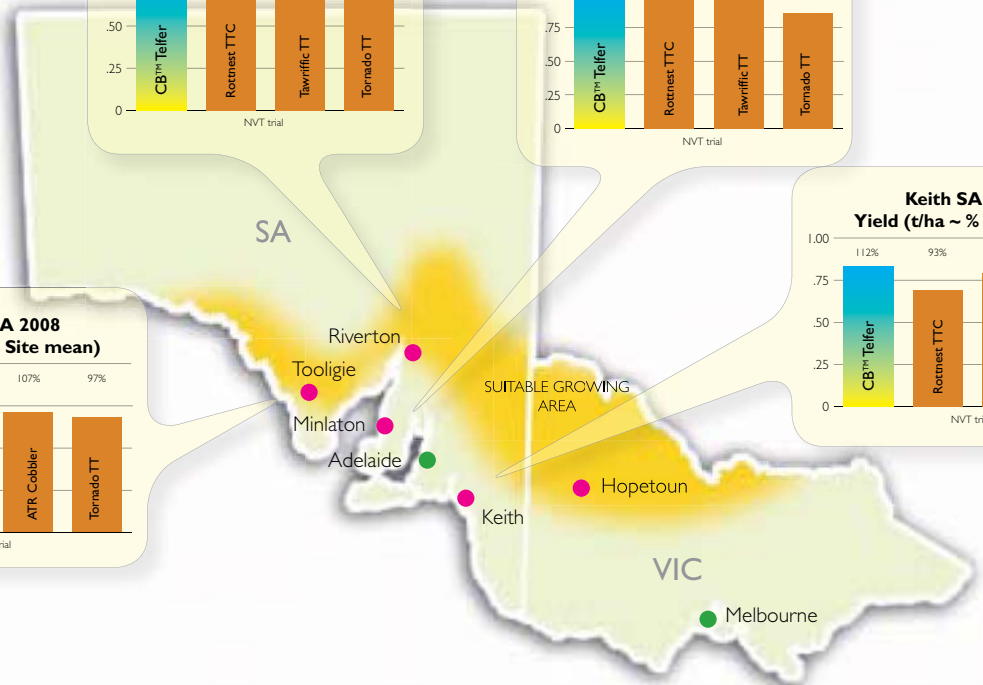

NEW

CB™ Telfer[®]

High oil, low rainfall variety

- ✓ Very early-season TTOP[®] (triazine tolerant open pollinated) variety
- ✓ Targeted for low rainfall (250mm-400mm)
- ✓ Earliest flowering canola on the market
- ✓ Market leading oil in low rainfall
- ✓ CAA provisional blackleg rating MS*

*Unpublished data, Canola Association of Australia 2009

Variety suitability: Rainfall zone

		Low	Medium	High
Season Break	Early	Telfer		
	Mid	Telfer	Telfer	
	Late	Telfer	Telfer	Telfer

Oil content: HIGH

Protein: MEDIUM