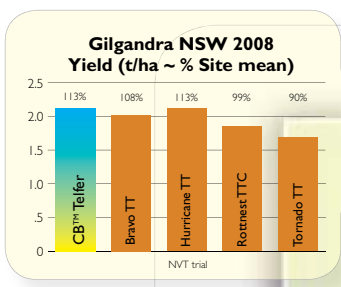

NEW

CB™ Telfer[®]

High oil, low rainfall variety

- ✓ Very early-season TTOP[®] (triazine tolerant open pollinated) variety
- ✓ Targeted for low rainfall (250mm-400mm)
- ✓ Earliest flowering canola on the market
- ✓ Market leading oil in low rainfall
- ✓ CAA provisional blackleg rating MS*

*Unpublished data, Canola Association of Australia 2009

Variety suitability: Rainfall zone

		Low	Medium	High
Season Break	Early	Telfer		
	Mid	Telfer	Telfer	
	Late	Telfer	Telfer	Telfer

Oil content: HIGH

Protein: MEDIUM