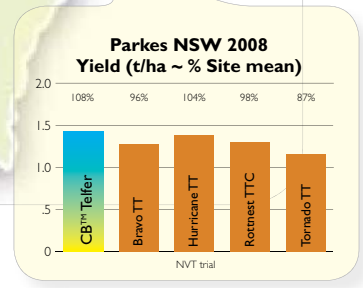

NEW

CB™ Telfer[®]

High oil, low rainfall variety

- ✓ Very early-season TTOP[®] (triazine tolerant open pollinated) variety
- ✓ Targeted for low rainfall (250mm-400mm)
- ✓ Earliest flowering canola on the market
- ✓ Market leading oil in low rainfall
- ✓ CAA provisional blackleg rating MS*

*Unpublished data, Canola Association of Australia 2009

Variety suitability: Rainfall zone

		Low	Medium	High
Season Break	Early	Telfer		
	Mid	Telfer	Telfer	
	Late	Telfer	Telfer	Telfer

Oil content: HIGH

Protein: MEDIUM