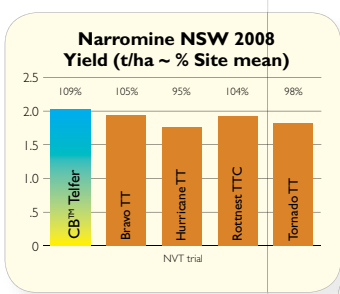

NEW

CB™ Telfer[®]

High oil, low rainfall variety

- ✓ Very early-season TTOP[®] (triazine tolerant open pollinated) variety
- ✓ Targeted for low rainfall (250mm-400mm)
- ✓ Earliest flowering canola on the market
- ✓ Market leading oil in low rainfall
- ✓ CAA provisional blackleg rating MS*

*Unpublished data, Canola Association of Australia 2009

Variety suitability: Rainfall zone

		Low	Medium	High
Season Break	Early	Telfer		
	Mid	Telfer	Telfer	
	Late	Telfer	Telfer	Telfer

Oil content: HIGH

Protein: MEDIUM