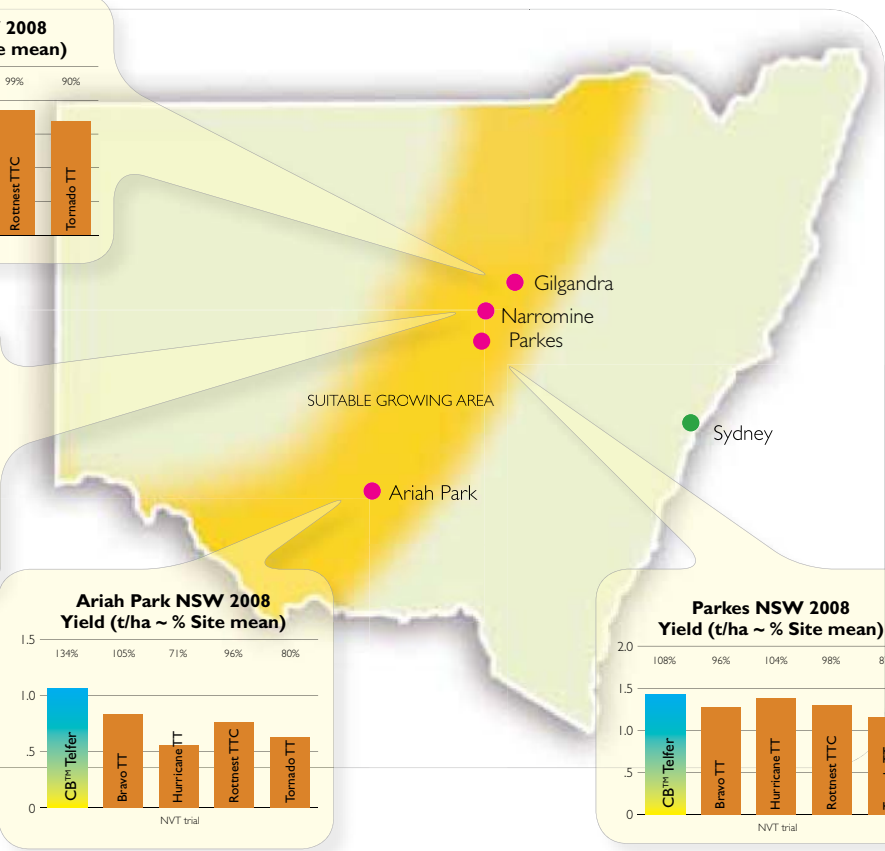

NEW

CB™ Telfer[®]

High oil, low rainfall variety

- ✓ Very early-season TTOP[®] (triazine tolerant open pollinated) variety
- ✓ Targeted for low rainfall (250mm-400mm)
- ✓ Earliest flowering canola on the market
- ✓ Market leading oil in low rainfall
- ✓ CAA provisional blackleg rating MS*

*Unpublished data, Canola Association of Australia 2009

Variety suitability: Rainfall zone

		Low	Medium	High
Season Break	Early	Telfer		
	Mid	Telfer	Telfer	
	Late	Telfer	Telfer	Telfer

Oil content: HIGH

Protein: MEDIUM