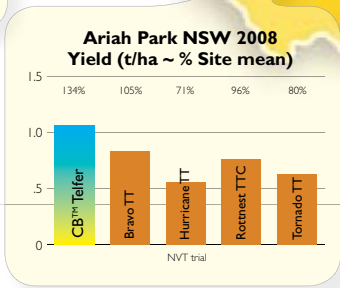

NEW

CB™ Telfer[®]

High oil, low rainfall variety

- ✓ Very early-season TTOP[®] (triazine tolerant open pollinated) variety
- ✓ Targeted for low rainfall (250mm-400mm)
- ✓ Earliest flowering canola on the market
- ✓ Market leading oil in low rainfall
- ✓ CAA provisional blackleg rating MS*

*Unpublished data, Canola Association of Australia 2009

Variety suitability: Rainfall zone

		Low	Medium	High
Season Break	Early	Telfer		
	Mid	Telfer	Telfer	
	Late	Telfer	Telfer	Telfer

Oil content: HIGH

Protein: MEDIUM