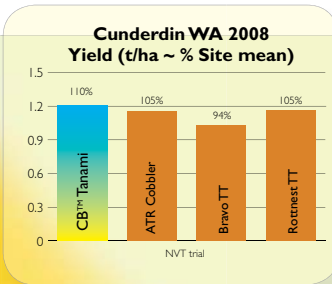

CB™ Tanami®

Tough variety for a tough season

- ✓ Early-season TTOP® (triazine tolerant open pollinated) variety
- ✓ Targeted for low rainfall (250-400 mm)
- ✓ Suited for late planting in higher rainfall >400 mm
- ✓ Tolerant of drought stress
- ✓ CAA blackleg rating MS-S*

*Refer to Canola Association of Australia 2009 blackleg rating guide

Variety suitability: Rainfall zone

	Low	Medium	High
Early	Tanami		
Mid	Tanami	Tanami	
Late	Tanami	Tanami	Tanami

Oil content: MEDIUM

Protein: MEDIUM

CB™ Tanami®

CB™ Tanami®