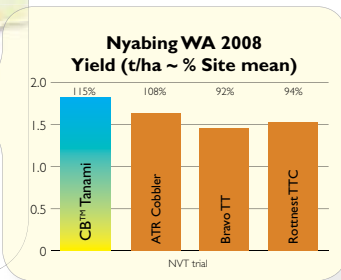

CB™ Tanami®

Tough variety for a tough season

- ✓ Early-season TTOP® (triazine tolerant open pollinated) variety
- ✓ Targeted for low rainfall (250-400 mm)
- ✓ Suited for late planting in higher rainfall >400 mm
- ✓ Tolerant of drought stress
- ✓ CAA blackleg rating MS-S*

*Refer to Canola Association of Australia 2009 blackleg rating guide

Variety suitability: Rainfall zone

	Low	Medium	High
Early	Tanami		
Mid	Tanami	Tanami	
Late	Tanami	Tanami	Tanami

Oil content: MEDIUM

Protein: MEDIUM

CB™ Tanami®

CB™ Tanami®