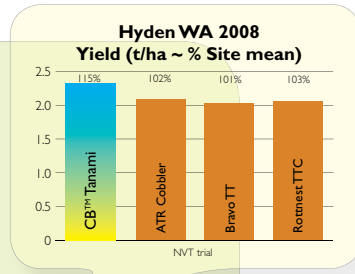

CB™ Tanami®

Tough variety for a tough season

- ✓ Early-season TTOP® (triazine tolerant open pollinated) variety
- ✓ Targeted for low rainfall (250-400 mm)
- ✓ Suited for late planting in higher rainfall >400 mm
- ✓ Tolerant of drought stress
- ✓ CAA blackleg rating MS-S*

*Refer to Canola Association of Australia 2009 blackleg rating guide

Variety suitability: Rainfall zone

	Low	Medium	High
Early	Tanami		
Mid	Tanami	Tanami	
Late	Tanami	Tanami	Tanami

Oil content: MEDIUM

Protein: MEDIUM

CB™ Tanami®

CB™ Tanami®