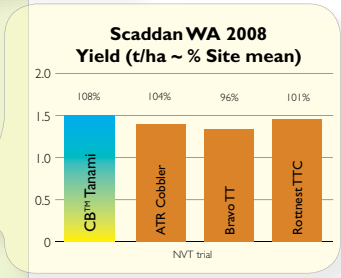

CB™ Tanami®

Tough variety for a tough season

- ✓ Early-season TTOP® (triazine tolerant open pollinated) variety
- ✓ Targeted for low rainfall (250-400 mm)
- ✓ Suited for late planting in higher rainfall >400 mm
- ✓ Tolerant of drought stress
- ✓ CAA blackleg rating MS-S*

*Refer to Canola Association of Australia 2009 blackleg rating guide

Variety suitability: Rainfall zone

	Low	Medium	High
Early	Tanami		
Mid	Tanami	Tanami	
Late	Tanami	Tanami	Tanami

Oil content: MEDIUM

Protein: MEDIUM

CB™ Tanami®

CB™ Tanami®