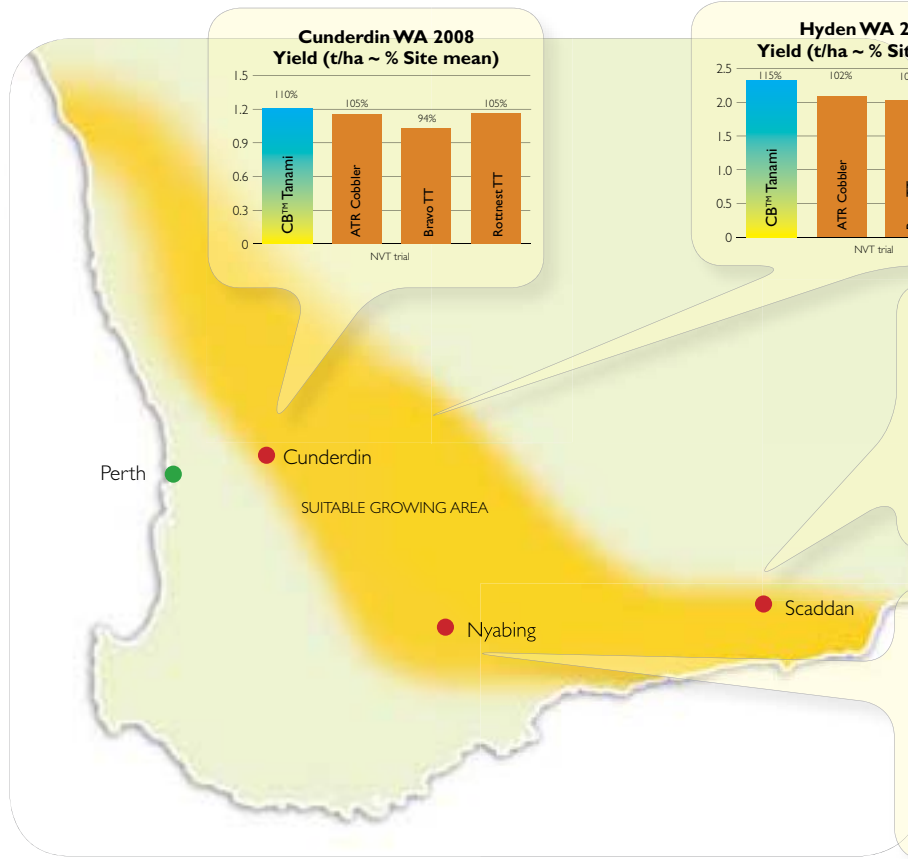

CB™ Tanami®

Tough variety for a tough season

- ✓ Early-season TTOP® (triazine tolerant open pollinated) variety
- ✓ Targeted for low rainfall (250-400 mm)
- ✓ Suited for late planting in higher rainfall >400 mm
- ✓ Tolerant of drought stress
- ✓ CAA blackleg rating MS-S*

*Refer to Canola Association of Australia 2009 blackleg rating guide

Variety suitability: Rainfall zone

	Low	Medium	High
Early	Tanami		
Mid	Tanami	Tanami	
Late	Tanami	Tanami	Tanami

Oil content: MEDIUM

Protein: MEDIUM

CB™ Tanami®

CB™ Tanami®