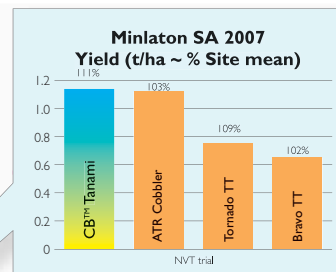

CB™ Tanami®

Tough variety for a tough season

- ✓ Early season T_{TOP} (triazine tolerant open pollinated) variety
- ✓ Targeted for low rainfall (250-400 mm)
- ✓ Suited for late planting in higher rainfall >400 mm
- ✓ Tolerant of drought stress
- ✓ CAA blackleg rating MS*

*Refer to Canola Association of Australia 2008 blackleg rating guide

Variety suitability: Rainfall zone

		Low	Medium	High
Season Break	Early	Tanami		
	Mid	Tanami	Tanami	
	Late	Tanami	Tanami	Tanami

Oil content: MEDIUM

Protein: MEDIUM

CB™ Tanami®

CB™ Tanami®