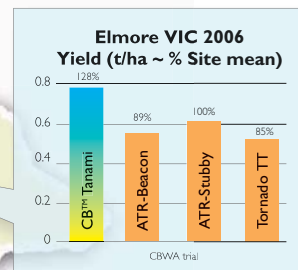

CB™ Tanami®

Tough variety for a tough season

- ✓ Early season T_{TOP} (triazine tolerant open pollinated) variety
- ✓ Targeted for low rainfall (250-400 mm)
- ✓ Suited for late planting in higher rainfall >400 mm
- ✓ Tolerant of drought stress
- ✓ CAA blackleg rating MS*

*Refer to Canola Association of Australia 2008 blackleg rating guide

Variety suitability: Rainfall zone

		Low	Medium	High
Season Break	Early	Tanami		
	Mid	Tanami	Tanami	
	Late	Tanami	Tanami	Tanami

Oil content: MEDIUM

Protein: MEDIUM

CB™ Tanami®

CB™ Tanami®