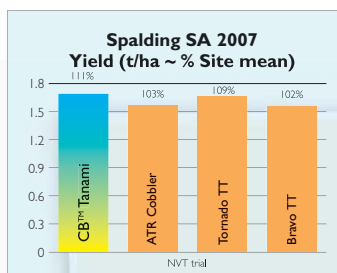

CB™ Tanami®

Tough variety for a tough season

- ✓ Early season T_{TOP} (triazine tolerant open pollinated) variety
- ✓ Targeted for low rainfall (250-400 mm)
- ✓ Suited for late planting in higher rainfall >400 mm
- ✓ Tolerant of drought stress
- ✓ CAA blackleg rating MS*

*Refer to Canola Association of Australia 2008 blackleg rating guide

Variety suitability: Rainfall zone

		Low	Medium	High
Season Break	Early	Tanami		
	Mid	Tanami	Tanami	
	Late	Tanami	Tanami	Tanami

Oil content: MEDIUM

Protein: MEDIUM

CB™ Tanami®

CB™ Tanami®