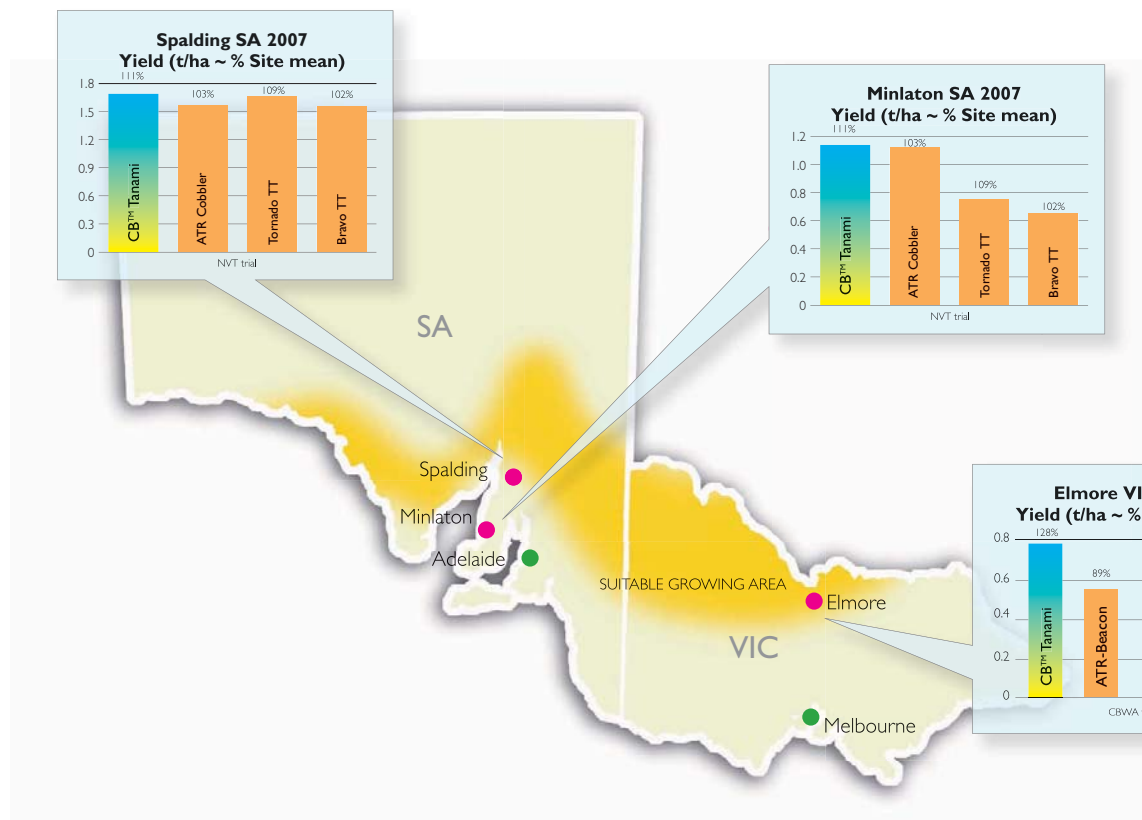

CB™ Tanami®

Tough variety for a tough season

- ✓ Early season T_{TOP} (triazine tolerant open pollinated) variety
- ✓ Targeted for low rainfall (250-400 mm)
- ✓ Suited for late planting in higher rainfall >400 mm
- ✓ Tolerant of drought stress
- ✓ CAA blackleg rating MS*

*Refer to Canola Association of Australia 2008 blackleg rating guide

Variety suitability: Rainfall zone

		Low	Medium	High
Season Break	Early	Tanami		
	Mid	Tanami	Tanami	
	Late	Tanami	Tanami	Tanami

Oil content: MEDIUM

Protein: MEDIUM

CB™ Tanami®

CB™ Tanami®