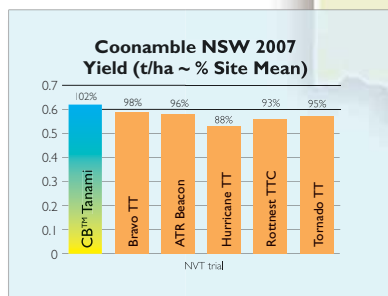

CB™ Tanami®

Tough variety for a tough season

- ✓ Early season T_{TOP} (triazine tolerant open pollinated) variety
- ✓ Targeted for low rainfall (250-400 mm)
- ✓ Suited for late planting in higher rainfall >400 mm
- ✓ Tolerant of drought stress
- ✓ CAA blackleg rating MS*

*Refer to Canola Association of Australia 2008 blackleg rating guide

Variety suitability: Rainfall zone

		Low	Medium	High
Season Break	Early	Tanami		
	Mid	Tanami	Tanami	
	Late	Tanami	Tanami	Tanami

Oil content: MEDIUM

Protein: MEDIUM

CB™ Tanami®

CB™ Tanami®