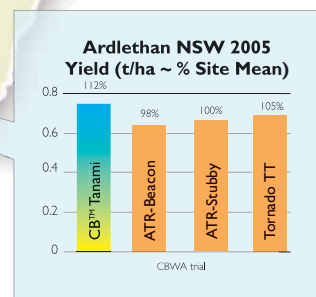

CB™ Tanami®

Tough variety for a tough season

- ✓ Early season T_{TOP} (triazine tolerant open pollinated) variety
- ✓ Targeted for low rainfall (250-400 mm)
- ✓ Suited for late planting in higher rainfall >400 mm
- ✓ Tolerant of drought stress
- ✓ CAA blackleg rating MS*

*Refer to Canola Association of Australia 2008 blackleg rating guide

Variety suitability: Rainfall zone

		Low	Medium	High
Season Break	Early	Tanami		
	Mid	Tanami	Tanami	
	Late	Tanami	Tanami	Tanami

Oil content: MEDIUM

Protein: MEDIUM

CB™ Tanami®

CB™ Tanami®