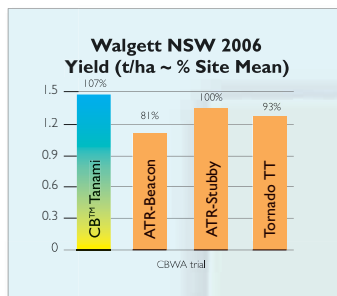

CB™ Tanami®

Tough variety for a tough season

- ✓ Early season T_{TOP} (triazine tolerant open pollinated) variety
- ✓ Targeted for low rainfall (250-400 mm)
- ✓ Suited for late planting in higher rainfall >400 mm
- ✓ Tolerant of drought stress
- ✓ CAA blackleg rating MS*

*Refer to Canola Association of Australia 2008 blackleg rating guide

Variety suitability: Rainfall zone

		Low	Medium	High
Season Break	Early	Tanami		
	Mid	Tanami	Tanami	
	Late	Tanami	Tanami	Tanami

Oil content: MEDIUM

Protein: MEDIUM

CB™ Tanami®

CB™ Tanami®