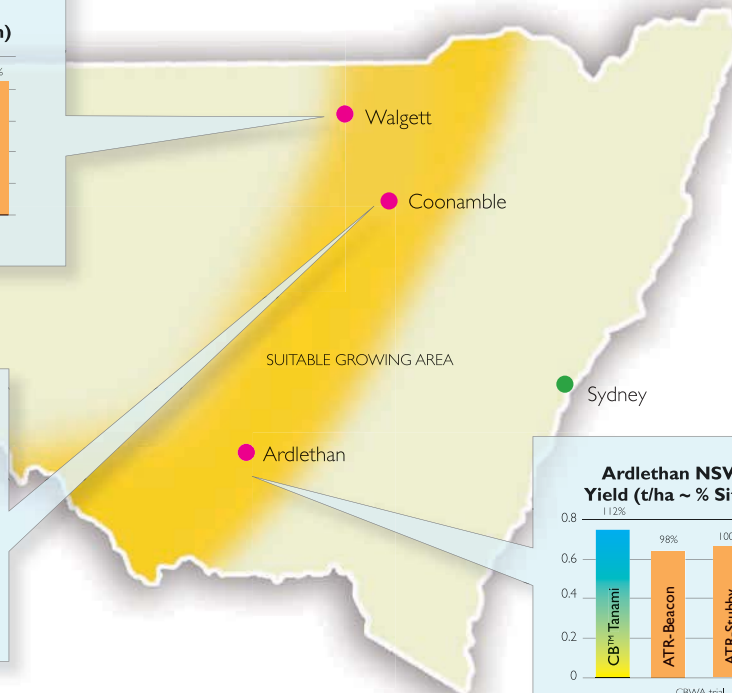

CB™ Tanami®

Tough variety for a tough season

- ✓ Early season T_{TOP} (triazine tolerant open pollinated) variety
- ✓ Targeted for low rainfall (250-400 mm)
- ✓ Suited for late planting in higher rainfall >400 mm
- ✓ Tolerant of drought stress
- ✓ CAA blackleg rating MS*

*Refer to Canola Association of Australia 2008 blackleg rating guide

Variety suitability: Rainfall zone

		Low	Medium	High
Season Break	Early	Tanami		
	Mid	Tanami	Tanami	
	Late	Tanami	Tanami	Tanami

Oil content: MEDIUM

Protein: MEDIUM

CB™ Tanami®

CB™ Tanami®