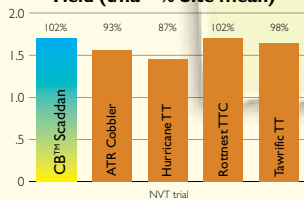

*Unpublished data, Canola Association of Australia 2009

Variety suitability: Rainfall zone

		Low	Medium	High
Season Break	Early		Scaddan	Scaddan
	Mid		Scaddan	Scaddan
	Late			Scaddan

Oil content: MEDIUM

Protein: MEDIUM

CB™ Scaddan[®]

CB™ Scaddan[®]

Arthurton SA 2008
Yield (t/ha ~ % Site mean)

Turretfield SA 2008
Yield (t/ha ~ % Site mean)

Bool Lagoon SA 2008
Yield (t/ha ~ % Site mean)

Hamilton Vic 2008
Yield (t/ha ~ % Site mean)

Bordertown SA 2008
Yield (t/ha ~ % Site mean)

SA

VIC

Arthurton
Adelaide

Turretfield

Bordertown

Bool Lagoon

Hamilton