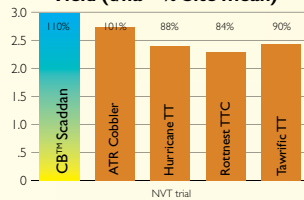

*Unpublished data, Canola Association of Australia 2009

Variety suitability: Rainfall zone

		Low	Medium	High
Season Break	Early		Scaddan	Scaddan
	Mid		Scaddan	Scaddan
	Late			Scaddan

Oil content: MEDIUM

Protein: MEDIUM

CB™ Scaddan[®]

CB™ Scaddan[®]

Arthurton SA 2008
Yield (t/ha ~ % Site mean)

Turretfield SA 2008
Yield (t/ha ~ % Site mean)

Bool Lagoon SA 2008
Yield (t/ha ~ % Site mean)

Hamilton Vic 2008
Yield (t/ha ~ % Site mean)

Bordertown SA 2008
Yield (t/ha ~ % Site mean)

SA

VIC

Arthurton
Adelaide

Turretfield

Bordertown

Bool Lagoon

Hamilton