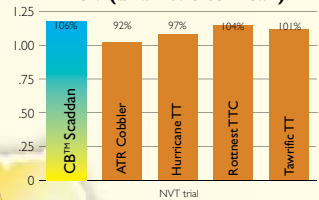

*Unpublished data, Canola Association of Australia 2009

Variety suitability: Rainfall zone

		Low	Medium	High
Season Break	Early		Scaddan	Scaddan
	Mid		Scaddan	Scaddan
	Late			Scaddan

Oil content: MEDIUM

Protein: MEDIUM

CB™ Scaddan[®]

CB™ Scaddan[®]

Arthurton SA 2008
Yield (t/ha ~ % Site mean)

Turretfield SA 2008
Yield (t/ha ~ % Site mean)

Bool Lagoon SA 2008
Yield (t/ha ~ % Site mean)

Hamilton Vic 2008
Yield (t/ha ~ % Site mean)

Bordertown SA 2008
Yield (t/ha ~ % Site mean)

SA

VIC

Arthurton
Adelaide

Turretfield

Bordertown

Bool Lagoon

Hamilton