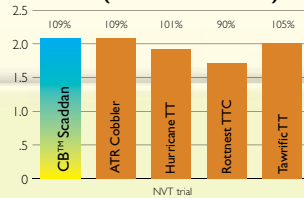

*Unpublished data, Canola Association of Australia 2009

Variety suitability: Rainfall zone

		Low	Medium	High
Season Break	Early		Scaddan	Scaddan
	Mid		Scaddan	Scaddan
	Late			Scaddan

Oil content: MEDIUM

Protein: MEDIUM

CB™ Scaddan[®]

CB™ Scaddan[®]

Arthurton SA 2008
Yield (t/ha ~ % Site mean)

Turretfield SA 2008
Yield (t/ha ~ % Site mean)

Bool Lagoon SA 2008
Yield (t/ha ~ % Site mean)

Hamilton Vic 2008
Yield (t/ha ~ % Site mean)