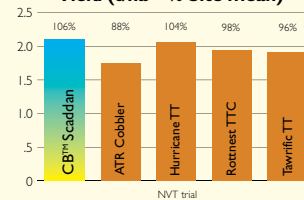

NEW

CB™ Scaddan[®]

Outstanding early vigour

- ✓ Mid-season TTOP® (triazine tolerant open pollinated) variety
- ✓ Targeted for medium to high rainfall zone 350 mm +
- ✓ Good blackleg resistance
- ✓ Outstanding early vigour
- ✓ CAA provisional blackleg rating MR*

*Unpublished data, Canola Association of Australia 2009

Variety suitability: Rainfall zone

		Low	Medium	High
Season Break	Early		Scaddan	Scaddan
	Mid		Scaddan	Scaddan
	Late			Scaddan

Oil content: MEDIUM

Protein: MEDIUM

CB™ Scaddan[®]

CB™ Scaddan[®]

Arthurton SA 2008
Yield (t/ha ~ % Site mean)

Turretfield SA 2008
Yield (t/ha ~ % Site mean)

Bool Lagoon SA 2008
Yield (t/ha ~ % Site mean)

Hamilton Vic 2008
Yield (t/ha ~ % Site mean)