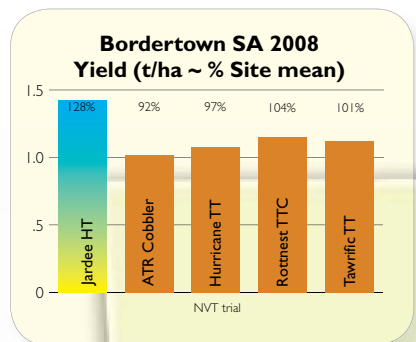

NEW

CB™ Jardee HT™

A breakthrough in TT technology

- ✓ Mid-season TT hybrid variety
- ✓ Excellent early establishment
- ✓ 15-20% yield increase over open-pollinated TT varieties
- ✓ CAA provisional blackleg rating MR*

*Refer to Canola Association of Australia 2009 blackleg rating guide

Variety suitability: Rainfall zone

		Low	Medium	High
Season Break	Early		Jardee HT	Jardee HT
	Mid		Jardee HT	Jardee HT
	Late			Jardee HT

Oil content: MEDIUM

Protein: MEDIUM

CB™ Jardee HT™

CB™ Jardee HT™