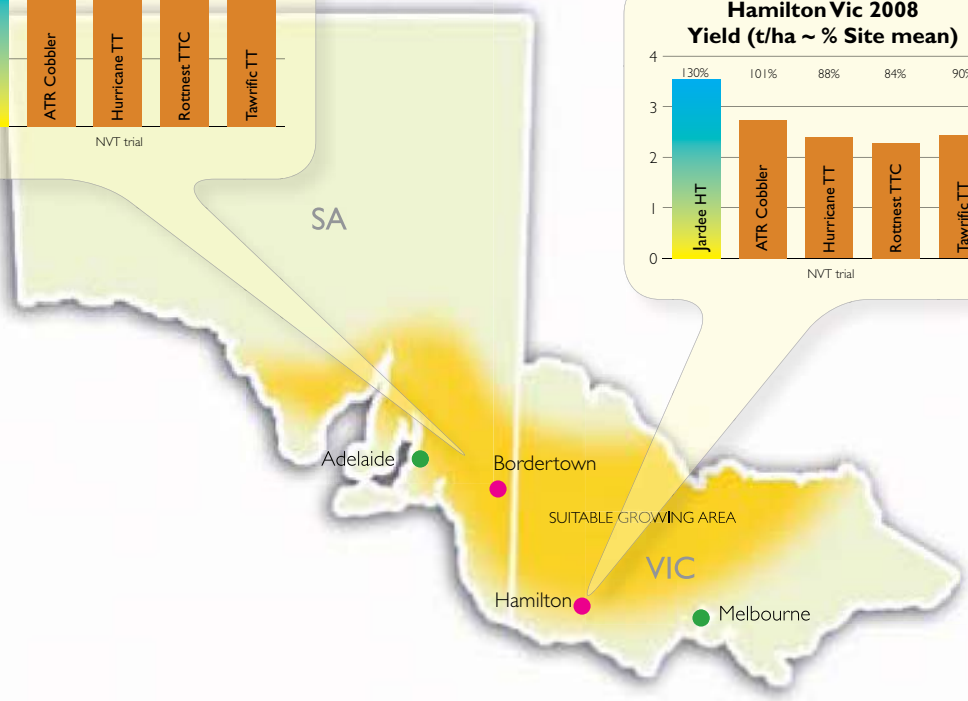

NEW

CB™ Jardee HT™

A breakthrough in TT technology

- ✓ Mid-season TT hybrid variety
- ✓ Excellent early establishment
- ✓ 15-20% yield increase over open-pollinated TT varieties
- ✓ CAA provisional blackleg rating MR*

*Refer to Canola Association of Australia 2009 blackleg rating guide

Variety suitability: Rainfall zone

		Low	Medium	High
Season Break	Early		Jardee HT	Jardee HT
	Mid		Jardee HT	Jardee HT
	Late			Jardee HT

Oil content: MEDIUM

Protein: MEDIUM

CB™ Jardee HT™

CB™ Jardee HT™