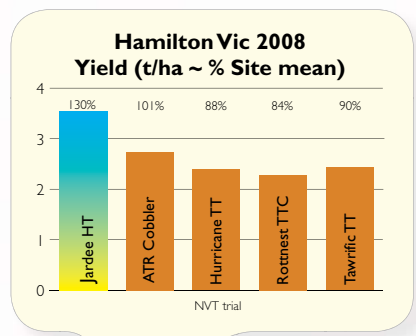

NEW

CB™ Jardee HT™

A breakthrough in TT technology

- ✓ Mid-season TT hybrid variety
- ✓ Excellent early establishment
- ✓ 15-20% yield increase over open-pollinated TT varieties
- ✓ CAA provisional blackleg rating MR*

*Refer to Canola Association of Australia 2009 blackleg rating guide

Variety suitability: Rainfall zone

		Low	Medium	High
Season Break	Early		Jardee HT	Jardee HT
	Mid		Jardee HT	Jardee HT
	Late			Jardee HT

Oil content: MEDIUM

Protein: MEDIUM

CB™ Jardee HT™

CB™ Jardee HT™