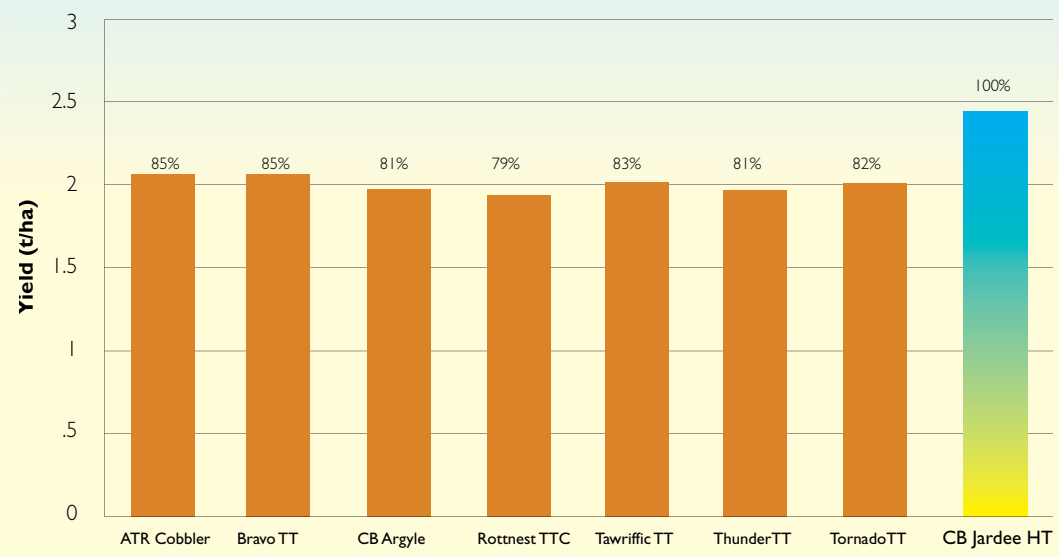

NEW

CB™ Jardee HT™

A breakthrough in TT technology

- ✓ Mid-season TT hybrid variety
- ✓ Excellent early establishment
- ✓ 15-20% yield increase over open-pollinated TT varieties
- ✓ CAA provisional blackleg rating MR*

*Refer to Canola Association of Australia 2009 blackleg rating guide

Variety suitability: Rainfall zone

	Low	Medium	High
Early		Jardee HT	Jardee HT
Mid		Jardee HT	Jardee HT
Late			Jardee HT

Oil content: MEDIUM

Protein: MEDIUM

NVT trials 2008

NVT Australia wide 2008 - All sites where CB Jardee HT appeared across Australia 2008

CB™ Jardee HT™

CB™ Jardee HT™