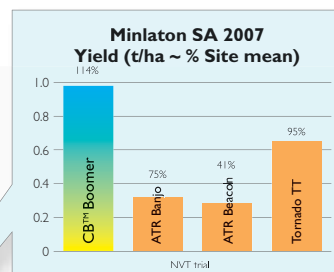

CB™ Boomer®

Large seeds vigorous early growth

- ✓ Early – Mid season T_{TOP} (triazine tolerant open pollinated) variety
- ✓ Adapted to medium low rainfall environment (300-450 mm)
- ✓ Large seeds – vigorous early growth
- ✓ Even maturity suits direct harvesting
- ✓ CAA blackleg rating MS-S*

*Refer to Canola Association of Australia 2008 blackleg rating guide

Variety suitability: Rainfall zone

		Low	Medium	High
Season Break	Early	Boomer	Boomer	
	Mid	Boomer	Boomer	Boomer
	Late		Boomer	Boomer

Oil content: MEDIUM

Protein: HIGH

CB™ Boomer®

CB™ Boomer®