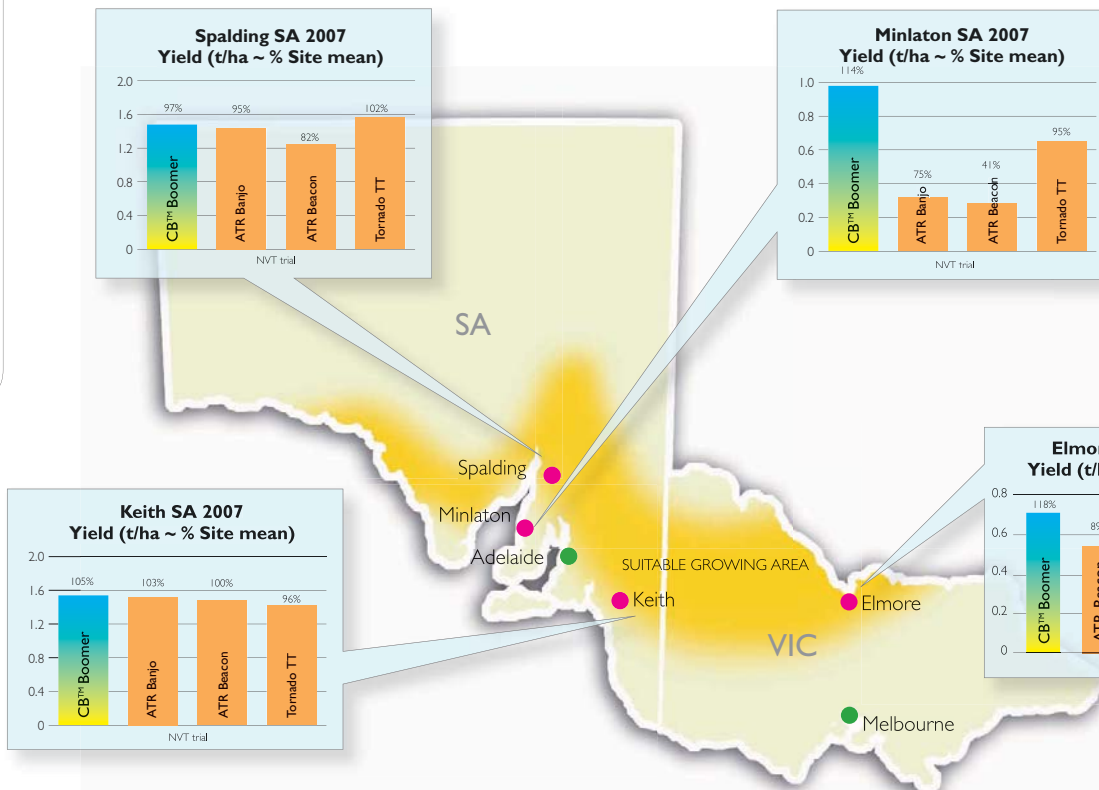

CB™ Boomer®

Large seeds vigorous early growth

- ✓ Early – Mid season T_{TOP} (triazine tolerant open pollinated) variety
- ✓ Adapted to medium low rainfall environment (300-450 mm)
- ✓ Large seeds – vigorous early growth
- ✓ Even maturity suits direct harvesting
- ✓ CAA blackleg rating MS-S*

*Refer to Canola Association of Australia 2008 blackleg rating guide

Variety suitability: Rainfall zone

		Low	Medium	High
Season Break	Early	Boomer	Boomer	
	Mid	Boomer	Boomer	Boomer
	Late		Boomer	Boomer

Oil content: MEDIUM

Protein: HIGH

CB™ Boomer®

CB™ Boomer®