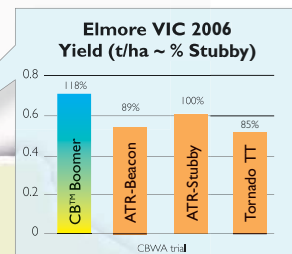

CB™ Boomer®

Large seeds vigorous early growth

- ✓ Early – Mid season T_{TOP} (triazine tolerant open pollinated) variety
- ✓ Adapted to medium low rainfall environment (300-450 mm)
- ✓ Large seeds – vigorous early growth
- ✓ Even maturity suits direct harvesting
- ✓ CAA blackleg rating MS-S*

*Refer to Canola Association of Australia 2008 blackleg rating guide

Variety suitability: Rainfall zone

		Low	Medium	High
Season Break	Early	Boomer	Boomer	
	Mid	Boomer	Boomer	Boomer
	Late		Boomer	Boomer

Oil content: MEDIUM

Protein: HIGH

CB™ Boomer®

CB™ Boomer®