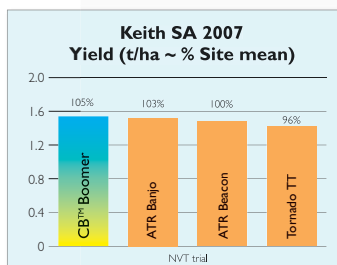

CB™ Boomer®

Large seeds vigorous early growth

- ✓ Early – Mid season T_{TOP} (triazine tolerant open pollinated) variety
- ✓ Adapted to medium low rainfall environment (300-450 mm)
- ✓ Large seeds – vigorous early growth
- ✓ Even maturity suits direct harvesting
- ✓ CAA blackleg rating MS-S*

*Refer to Canola Association of Australia 2008 blackleg rating guide

Variety suitability: Rainfall zone

		Low	Medium	High
Season Break	Early	Boomer	Boomer	
	Mid	Boomer	Boomer	Boomer
	Late		Boomer	Boomer

Oil content: MEDIUM

Protein: HIGH

CB™ Boomer®

CB™ Boomer®