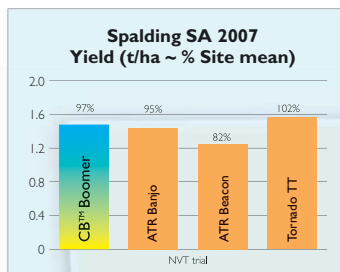

CB™ Boomer®

Large seeds vigorous early growth

- ✓ Early – Mid season T_{TOP} (triazine tolerant open pollinated) variety
- ✓ Adapted to medium low rainfall environment (300-450 mm)
- ✓ Large seeds – vigorous early growth
- ✓ Even maturity suits direct harvesting
- ✓ CAA blackleg rating MS-S*

*Refer to Canola Association of Australia 2008 blackleg rating guide

Variety suitability: Rainfall zone

		Low	Medium	High
Season Break	Early	Boomer	Boomer	
	Mid	Boomer	Boomer	Boomer
	Late		Boomer	Boomer

Oil content: MEDIUM

Protein: HIGH

CB™ Boomer®

CB™ Boomer®