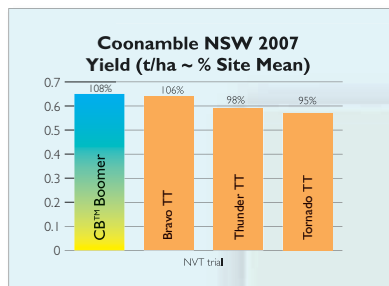

CB™ Boomer®

Large seeds vigorous early growth

- ✓ Early – Mid season T_{TOP} (triazine tolerant open pollinated) variety
- ✓ Adapted to medium low rainfall environment (300-450 mm)
- ✓ Large seeds – vigorous early growth
- ✓ Even maturity suits direct harvesting
- ✓ CAA blackleg rating MS-S*

*Refer to Canola Association of Australia 2008 blackleg rating guide

Variety suitability: Rainfall zone

		Low	Medium	High
Season Break	Early	Boomer	Boomer	
	Mid	Boomer	Boomer	Boomer
	Late		Boomer	Boomer

Oil content: MEDIUM

Protein: HIGH

CB™ Boomer®

CB™ Boomer®