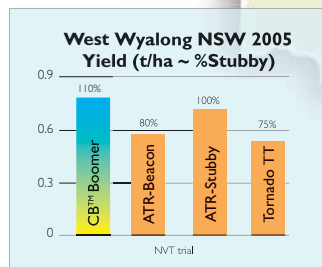

CB™ Boomer®

Large seeds vigorous early growth

- ✓ Early – Mid season T_{TOP} (triazine tolerant open pollinated) variety
- ✓ Adapted to medium low rainfall environment (300-450 mm)
- ✓ Large seeds – vigorous early growth
- ✓ Even maturity suits direct harvesting
- ✓ CAA blackleg rating MS-S*

*Refer to Canola Association of Australia 2008 blackleg rating guide

Variety suitability: Rainfall zone

		Low	Medium	High
Season Break	Early	Boomer	Boomer	
	Mid	Boomer	Boomer	Boomer
	Late		Boomer	Boomer

Oil content: MEDIUM

Protein: HIGH

CB™ Boomer®

CB™ Boomer®