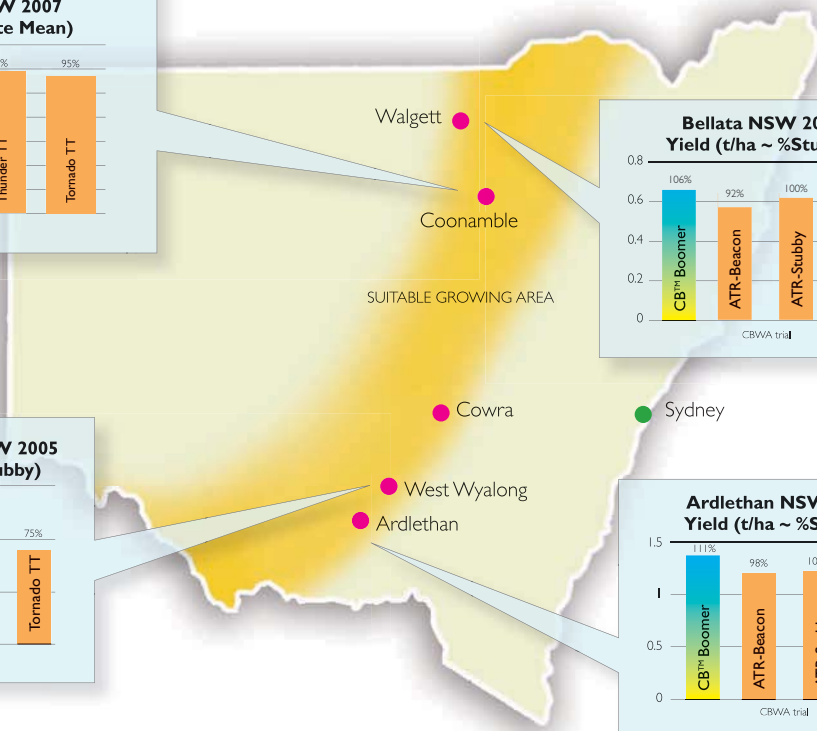

CB™ Boomer[®]

Large seeds vigorous early growth

- ✓ Early – Mid season T_{TOP} (triazine tolerant open pollinated) variety
- ✓ Adapted to medium low rainfall environment (300-450 mm)
- ✓ Large seeds – vigorous early growth
- ✓ Even maturity suits direct harvesting
- ✓ CAA blackleg rating MS-S*

*Refer to Canola Association of Australia 2008 blackleg rating guide

Variety suitability: Rainfall zone

		Low	Medium	High
Season Break	Early	Boomer	Boomer	
	Mid	Boomer	Boomer	Boomer
	Late		Boomer	Boomer

Oil content: MEDIUM

Protein: HIGH

CB™ Boomer[®]

CB™ Boomer[®]