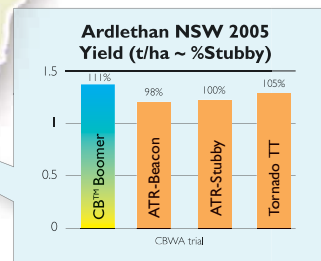

CB™ Boomer®

Large seeds vigorous early growth

- ✓ Early – Mid season T_{TOP} (triazine tolerant open pollinated) variety
- ✓ Adapted to medium low rainfall environment (300-450 mm)
- ✓ Large seeds – vigorous early growth
- ✓ Even maturity suits direct harvesting
- ✓ CAA blackleg rating MS-S*

*Refer to Canola Association of Australia 2008 blackleg rating guide

Variety suitability: Rainfall zone

		Low	Medium	High
Season Break	Early	Boomer	Boomer	
	Mid	Boomer	Boomer	Boomer
	Late		Boomer	Boomer

Oil content: MEDIUM

Protein: HIGH

CB™ Boomer®

CB™ Boomer®