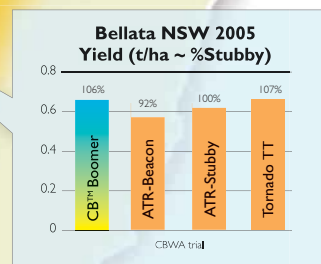

CB™ Boomer®

Large seeds vigorous early growth

- ✓ Early – Mid season T_{TOP} (triazine tolerant open pollinated) variety
- ✓ Adapted to medium low rainfall environment (300-450 mm)
- ✓ Large seeds – vigorous early growth
- ✓ Even maturity suits direct harvesting
- ✓ CAA blackleg rating MS-S*

*Refer to Canola Association of Australia 2008 blackleg rating guide

Variety suitability: Rainfall zone

		Low	Medium	High
Season Break	Early	Boomer	Boomer	
	Mid	Boomer	Boomer	Boomer
	Late		Boomer	Boomer

Oil content: MEDIUM

Protein: HIGH

CB™ Boomer®

CB™ Boomer®