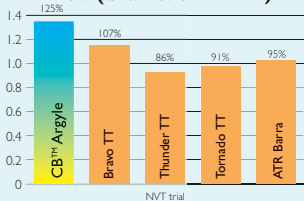

CB™ Argyle[®]

High yielding, high oil

- ✓ Medium – Early season T_{TOP} (triazine tolerant open pollinated) variety
 - ✓ High yielding variety – with leading performance in all states in the 2007 mid TT NVT trials
 - ✓ CAA blackleg rating MR*
- *Refer to Canola Association of Australia 2008 blackleg rating guide
- ✓ Rainfall zone 350 mm +
 - ✓ High oil

Variety suitability: Rainfall zone

		Low	Medium	High
Season Break	Early		Argyle	Argyle
	Mid		Argyle	Argyle
	Late			Argyle

Oil content: HIGH

Protein: MEDIUM

Wellington NSW 2007
Yield (t/ha ~ % Site Mean)

Harden NSW 2007
Yield (t/ha ~ % Site Mean)

Lockhart NSW 2007
Yield (t/ha ~ % Site Mean)

Cowra NSW 2007
Yield (t/ha ~ % Site Mean)

Wellington
SUITABLE GROWING AREA

Cowra

Sydney

Harden

Lockhart

CB™ Argyle[®]