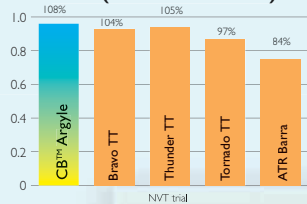

CB™ Argyle[®]

High yielding, high oil

- ✓ Medium – Early season T_{TOP} (triazine tolerant open pollinated) variety
 - ✓ High yielding variety – with leading performance in all states in the 2007 mid TT NVT trials
 - ✓ CAA blackleg rating MR*
- *Refer to Canola Association of Australia 2008 blackleg rating guide
- ✓ Rainfall zone 350 mm +
 - ✓ High oil

Variety suitability: Rainfall zone

		Low	Medium	High
Season Break	Early		Argyle	Argyle
	Mid		Argyle	Argyle
	Late			Argyle

Oil content: HIGH

Protein: MEDIUM

Wellington NSW 2007
Yield (t/ha ~ % Site Mean)

Harden NSW 2007
Yield (t/ha ~ % Site Mean)

Lockhart NSW 2007
Yield (t/ha ~ % Site Mean)

Cowra NSW 2007
Yield (t/ha ~ % Site Mean)

Wellington
SUITABLE GROWING AREA

Cowra

Sydney

Harden

Lockhart

CB™ Argyle[®]