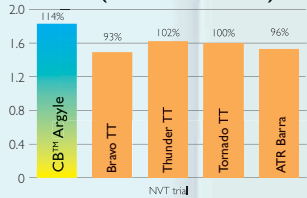

CB™ Argyle[®]

High yielding, high oil

- ✓ Medium – Early season T_{TOP} (triazine tolerant open pollinated) variety
 - ✓ High yielding variety – with leading performance in all states in the 2007 mid TT NVT trials
 - ✓ CAA blackleg rating MR*
- *Refer to Canola Association of Australia 2008 blackleg rating guide
- ✓ Rainfall zone 350 mm +
 - ✓ High oil

Variety suitability: Rainfall zone

		Low	Medium	High
Season Break	Early		Argyle	Argyle
	Mid		Argyle	Argyle
	Late			Argyle

Oil content: HIGH

Protein: MEDIUM

Wellington NSW 2007
Yield (t/ha ~ % Site Mean)

Harden NSW 2007
Yield (t/ha ~ % Site Mean)

Lockhart NSW 2007
Yield (t/ha ~ % Site Mean)

Cowra NSW 2007
Yield (t/ha ~ % Site Mean)

Wellington
SUITABLE GROWING AREA

Cowra

Sydney

Harden

Lockhart

CB™ Argyle[®]