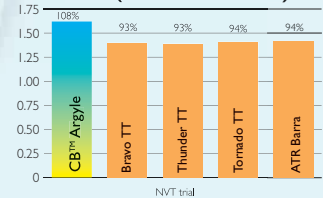

CB™ Argyle[®]

High yielding, high oil

- ✓ Medium – Early season T_{TOP} (triazine tolerant open pollinated) variety
 - ✓ High yielding variety – with leading performance in all states in the 2007 mid TT NVT trials
 - ✓ CAA blackleg rating MR*
- *Refer to Canola Association of Australia 2008 blackleg rating guide
- ✓ Rainfall zone 350 mm +
 - ✓ High oil

Variety suitability: Rainfall zone

		Low	Medium	High
Season Break	Early		Argyle	Argyle
	Mid		Argyle	Argyle
	Late			Argyle

Oil content: HIGH

Protein: MEDIUM

Wellington NSW 2007
Yield (t/ha ~ % Site Mean)

Harden NSW 2007
Yield (t/ha ~ % Site Mean)

Lockhart NSW 2007
Yield (t/ha ~ % Site Mean)

Cowra NSW 2007
Yield (t/ha ~ % Site Mean)

Wellington
SUITABLE GROWING AREA

Cowra

Sydney

Harden

Lockhart

CB™ Argyle[®]